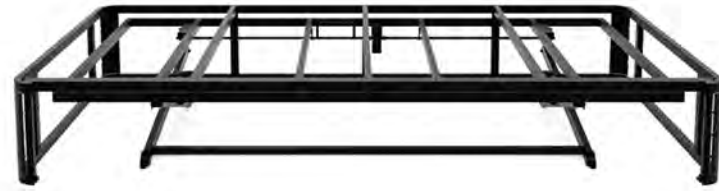

Trundle

Bed Base / Yavrulu Baza

80 x 190

90 x 190

90 x 200

BLACK/SİYAH

WHITE/BEYAZ