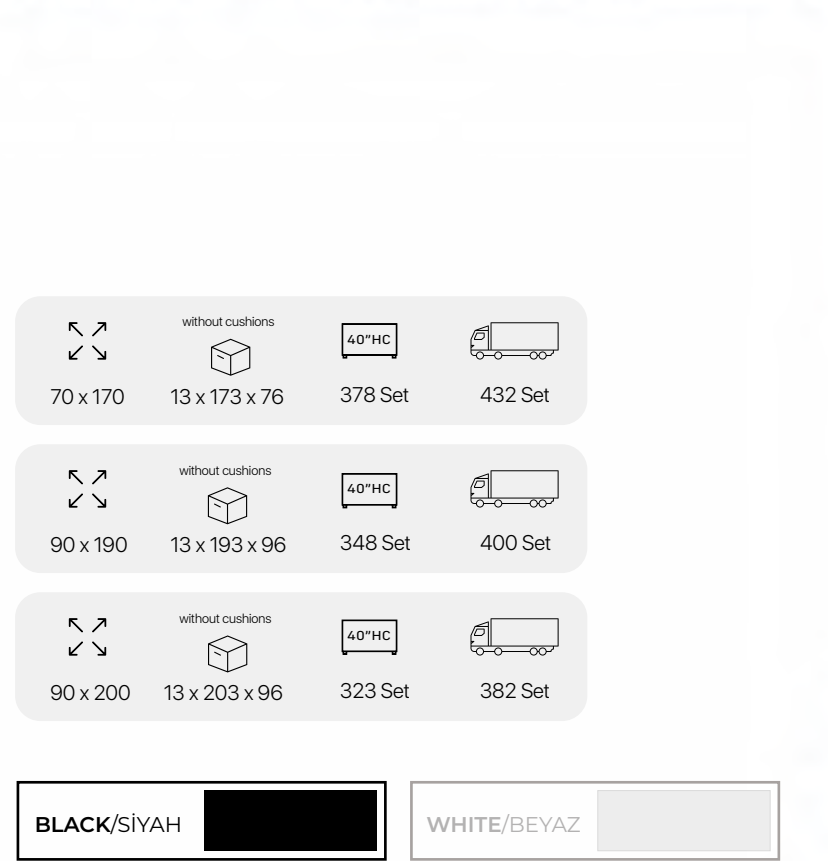

DB-50

	without cushions 	 378 Set	
	without cushions 	 348 Set	
	without cushions 	 323 Set	

BLACK/SIYAH

WHITE/BEYAZ