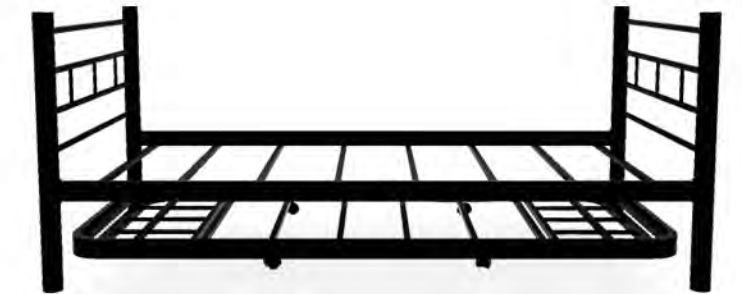

Emerald

80 x 190

86 x 196 x 8

90 x 190

96 x 196 x 8

90 x 200

96 x 206 x 8

BLACK/SİYAH

WHITE/BEYAZ